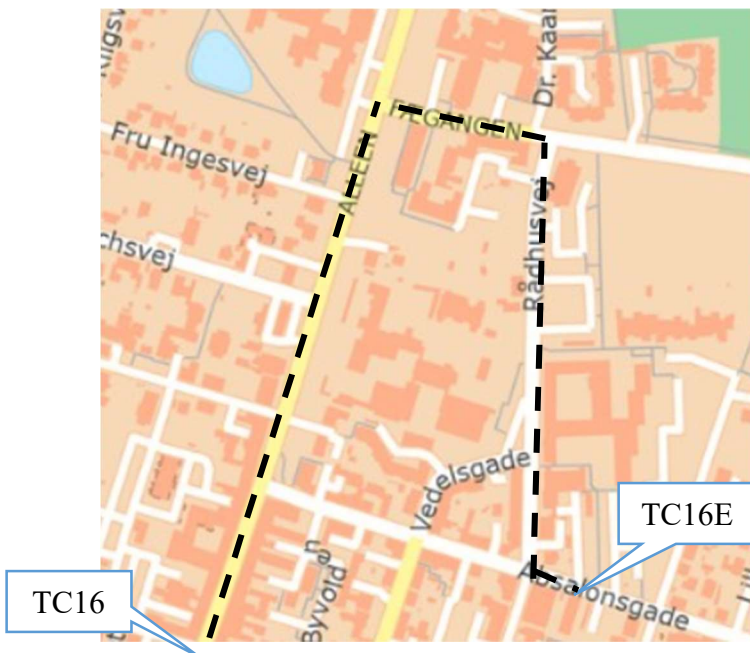

Roadbook 3 page 35

Finish parc ferme is moved (same place as over night parc ferme) New route from TC16
Finish is as follows

TC16E finish parc ferme in are placed at Absalonsgade 15/17

Targettime 8 min. Erly check-in is permittet.

- ↑ TC16 Finich
- ↪ Go north on Alleen towards Hauchsvej 200 m
- ↪ Turn right, and follow Fægangen 140 m
- ↪ Turn right, and follow Rådhusvej 350 m
- ↪ Turn left and follow Absalonsgade 75 m

TC16E Finish parc ferme

Bettina Poulsen
Underskrift/Sign